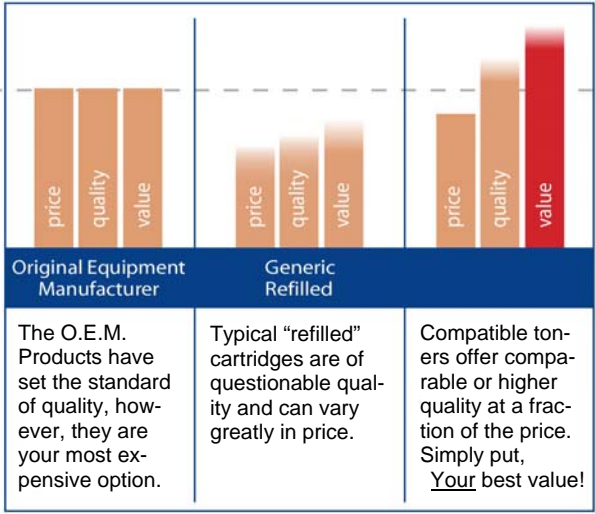

PATTCO PRIORITY Printer Solutions
 2140 Newmarket Parkway
 Marietta, GA 30067
 (800) 972-8826
 www.pattco-priority.com

PATTCO PRIORITY

Compatible Imaging Supplies - Experience a Better Value!

When choosing your next replacement cartridge consider three factors to calculate your best value:

- Price — Purchase price
- Quality — Overall quality of product
- Value — The ratio of price to quality (Return on Investment)

Industry Standard

OEM

The Original Equipment Manufacturer (OEM) has set the benchmark for price, quality and value for their products. Their initial design was to compete with other OEMs and frequently use quality and cost per page as a selling point. Simply put, they have set the standard.